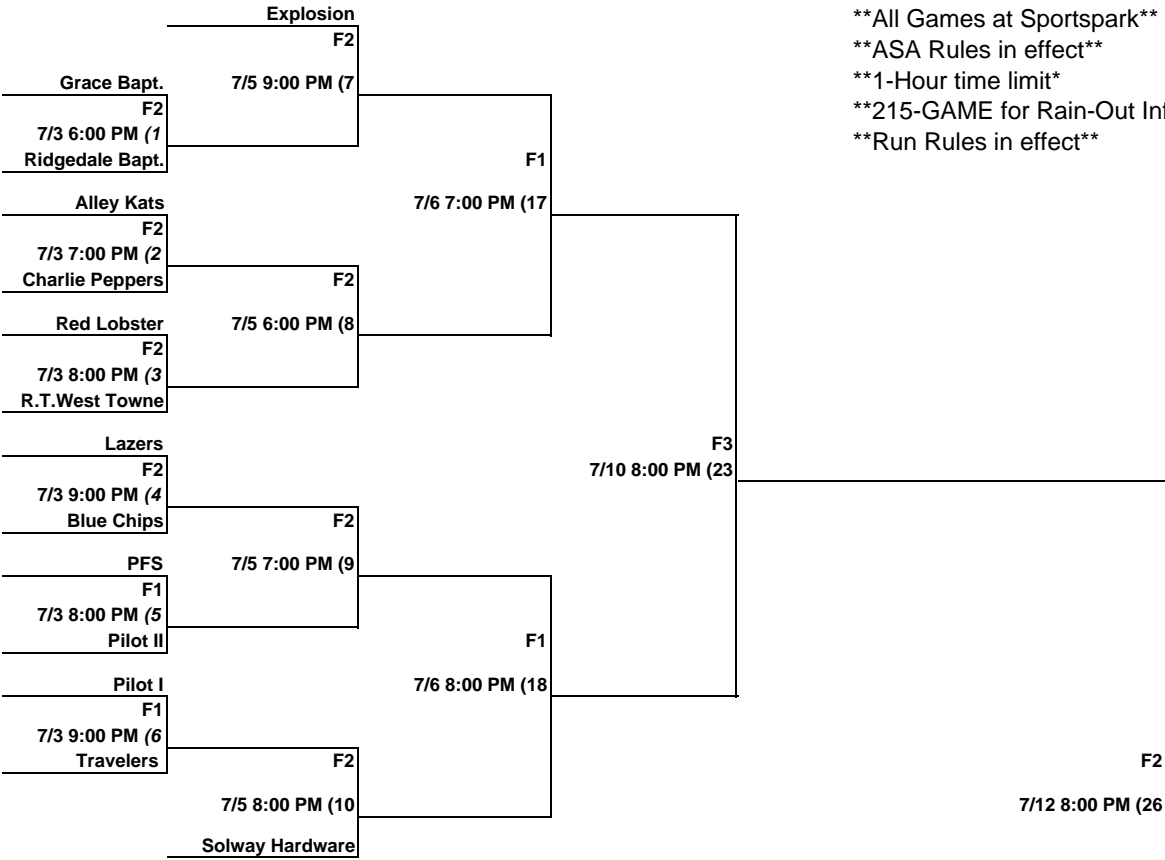

Knox County Adult Co-Ed & Restaurant Tournament

For future updates go to the Co-ed Tournament Schedule

Winners' Bracket

All Games at Sportspark
 ASA Rules in effect
 1-Hour time limit
 215-GAME for Rain-Out Info
 Run Rules in effect

Losers' Bracket